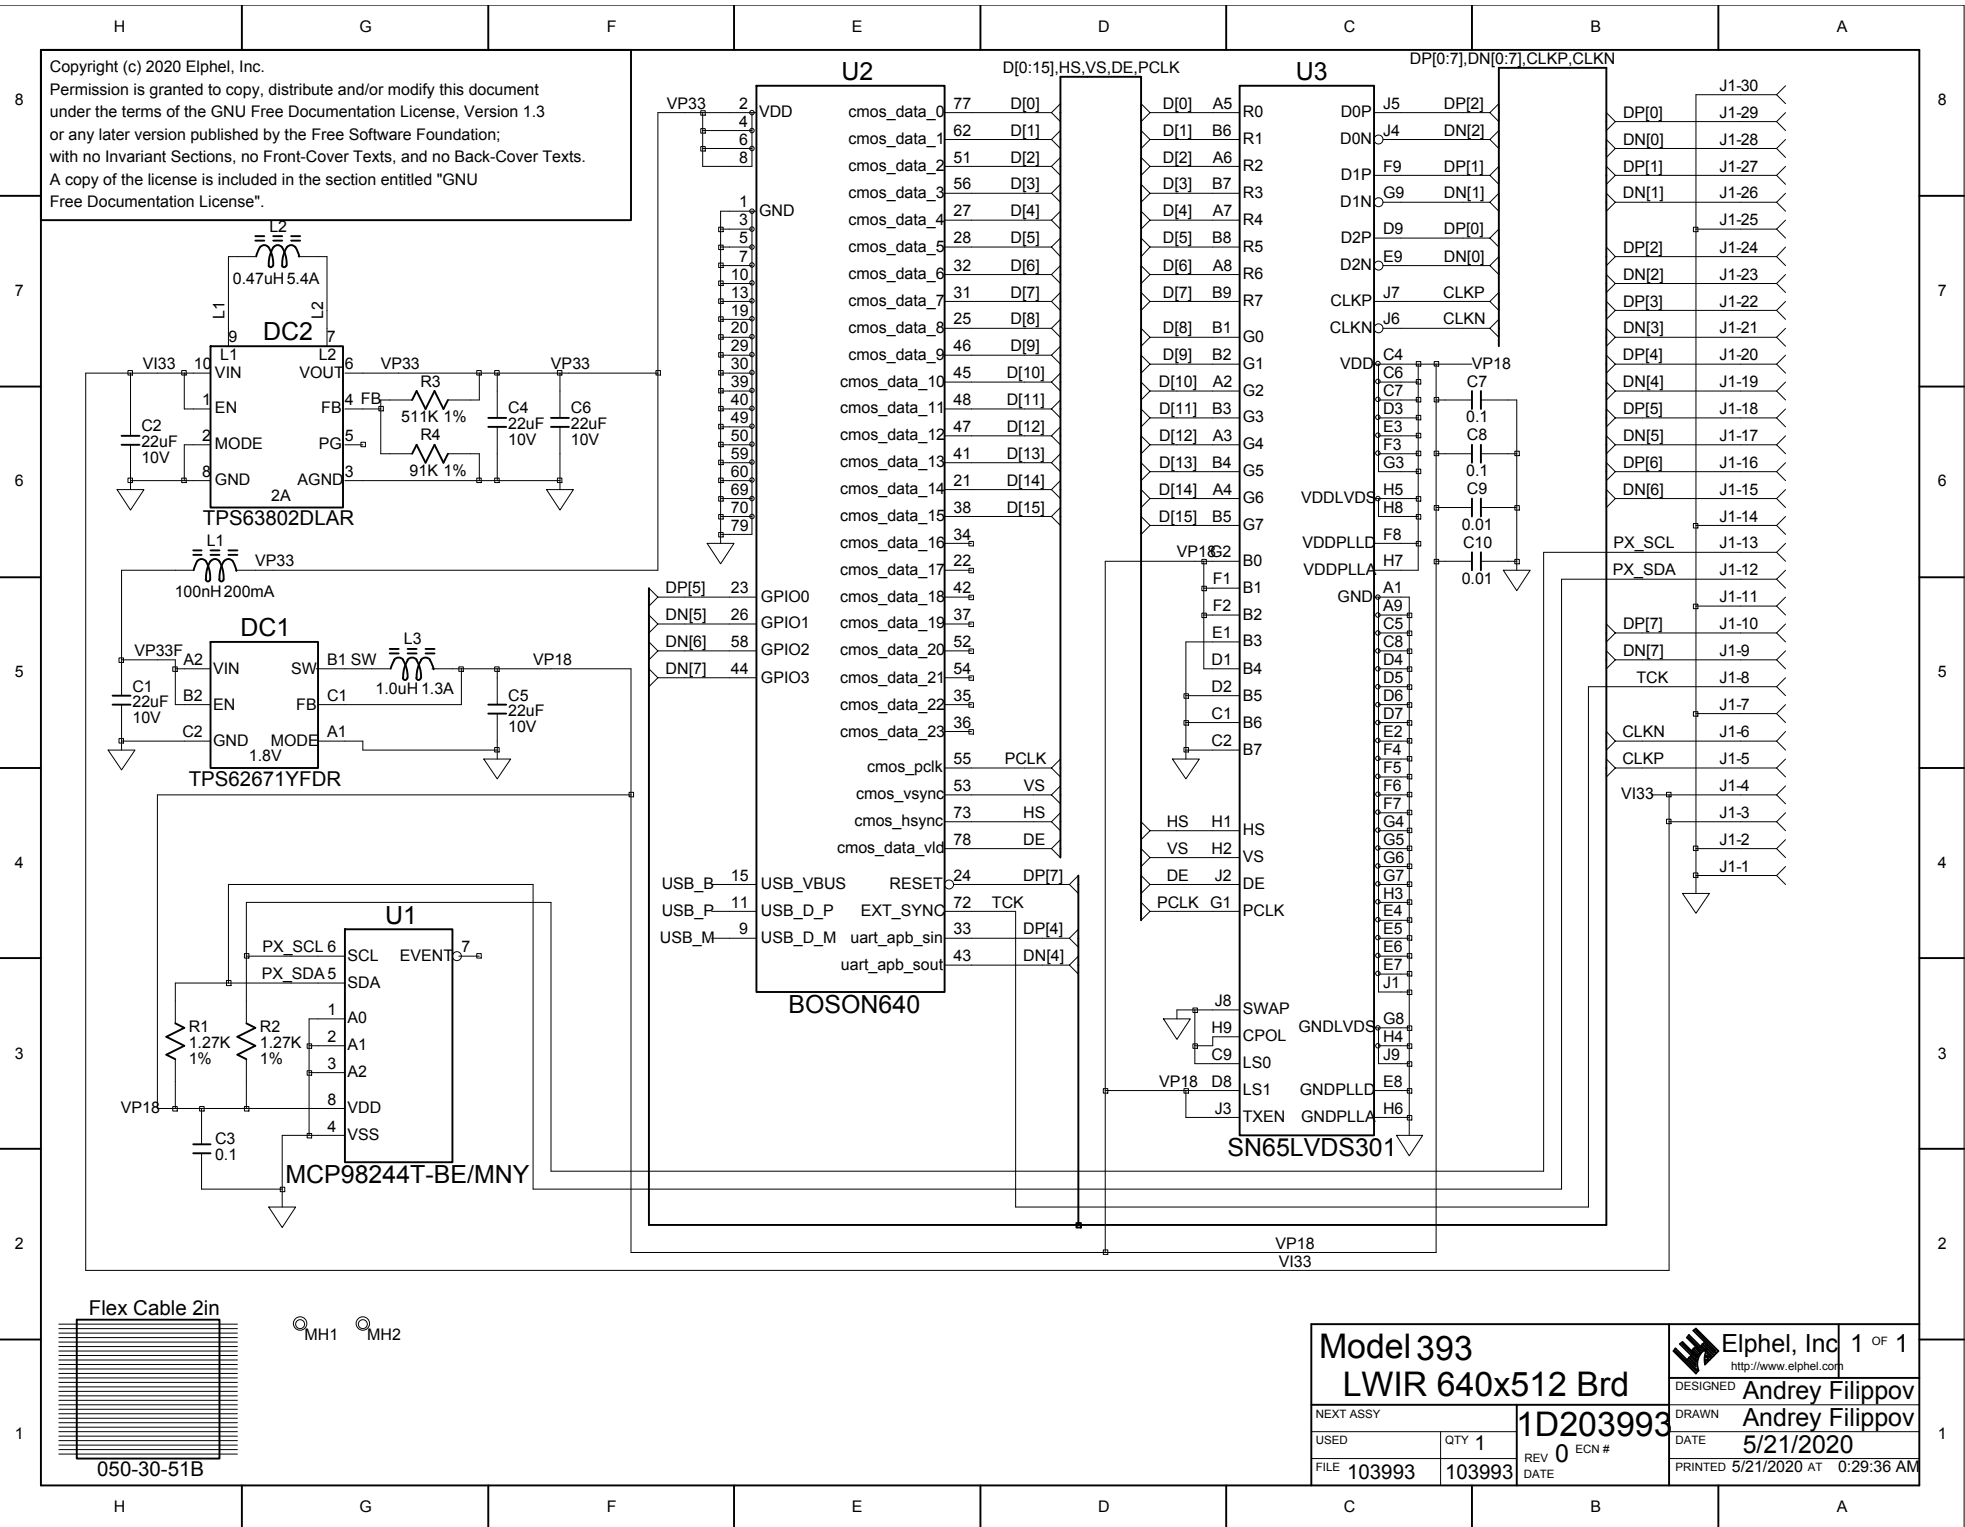

<b>Model 393</b>		 <b>Elphel, Inc</b> <small>http://www.elphel.com</small>	1 OF 1
<b>LWIR 640x512 Brd</b>			DESIGNED <b>Andrey Filippov</b>
NEXT ASSY	QTY 1	1D203993	DRAWN <b>Andrey Filippov</b>
USED	FILE 103993	REV 0 ECN #	DATE 5/21/2020
	103993	DATE	PRINTED 5/21/2020 AT 0:29:36 AM