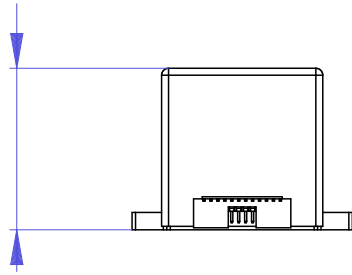

23.25

22.7

Part #	0353-02-55	Description	Analog Devices ADIS-16405	
Material		Serial No.		
Finish		Assembly No.		
Weight(g)	6.3	Date		
Surface		Notes		
Copyright (c) 2011 Elphel, Inc. Permission is granted to copy, distribute and/or modify this document under the terms of the GNU Free Documentation License, Version 1.3 or any later version published by the Free Software Foundation; with no Invariant Sections, no Front-Cover Texts, and no Back-Cover Texts. A copy of the license is included in the section entitled "GNU Free Documentation License".				