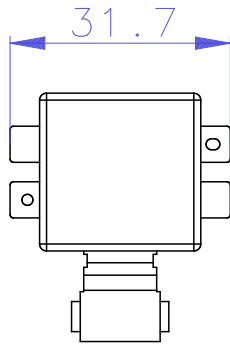

23.25

22.7

Part #	0353-02-55	Description	Analog Devices ADIS-16405	
Material		Serial No.		
Finish		Assembly No.		
Weight(g)	6.3	Date		
Surface		Notes		
Copyright (c) 2011 Elphel, Inc. Permission is granted to copy, distribute and/or modify this document under the terms of the GNU Free Documentation License, Version 1.3 or any later version published by the Free Software Foundation; with no Invariant Sections, no Front-Cover Texts, and no Back-Cover Texts. A copy of the license is included in the section entitled "GNU Free Documentation License".				