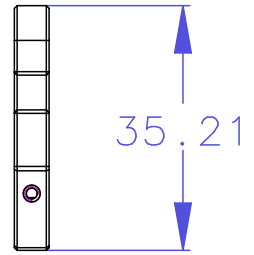

M2 2 HOLES

Revision	Part #	Description	
<b>B</b>	<b>0353-19-744</b>	Cable support bracket	
Material	Aluminum 6061	Serial No.	
Finish	Chromate Conversion	Assembly No.	
Weight(g)	8	Date	06/04/2012
Surface		Scale	
Copyright (c) 2012 Elphel, Inc. Licensed under CERN OHL v.1.1 or later - see <a href="http://ohwr.org/cernohl">http://ohwr.org/cernohl</a> Permission is also granted to copy, distribute and/or modify this document under the terms of the GNU Free Documentation License, Version 1.3 or any later version published by the Free Software Foundation; with no Invariant Sections, no Front-Cover Texts, and no Back-Cover Texts. A copy of the license is included in the section entitled "GNU Free Documentation License".		Notes	