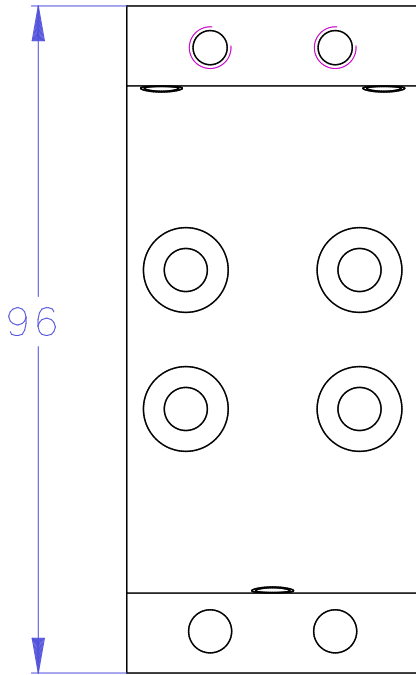

M6x1 THRU x5 HOLES

Part #	0353-19-93		Description		Bracket, Fixating	
Material	Aluminum 6061		Serial No.			
Finish	Black Anodize		Assembly No.			
Weight(g)	85.9		Date			
Surface			Notes			
Copyright (c) 2011 Elphel, Inc. Permission is granted to copy, distribute and/or modify this document under the terms of the GNU Free Documentation License, Version 1.3 or any later version published by the Free Software Foundation; with no Invariant Sections, no Front-Cover Texts, and no Back-Cover Texts. A copy of the license is included in the section entitled "GNU Free Documentation License".						