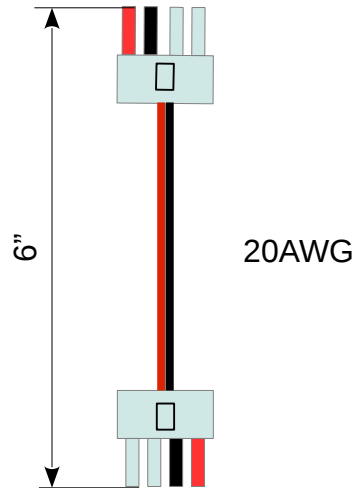

1x

0353-01-552 - Eyesis4Pi 10369 power cable for stereo pair camera & switch

Parts list:		
Quantity per 1	Description	DigiKey P/N
2	CONN RECEPT 4POS 3MM SINGLE ROW (Molex: 0436450400)	WM1847-ND
4	CONN SOCKET 20-24AWG GOLD (Molex: 0462350001)	WM7082CT-ND