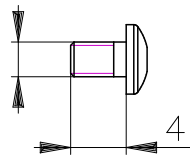

1.50

M2.5

Part #		0353-98-06		Description		Screw M2.5 x 4, button, socket	
Material		Steel		Serial No.			
Finish		Black		Assembly No.			
Weight				Date			
Surface				Notes			
<small>Copyright (c) 2009 Elphel, Inc. Permission is granted to copy, distribute and/or modify this document under the terms of the GNU Free Documentation License, Version 1.3 or any later version published by the Free Software Foundation; with no Invariant Sections, no Front-Cover Texts, and no Back-Cover Texts. A copy of the license is included in the section entitled "GNU Free Documentation License".</small>							