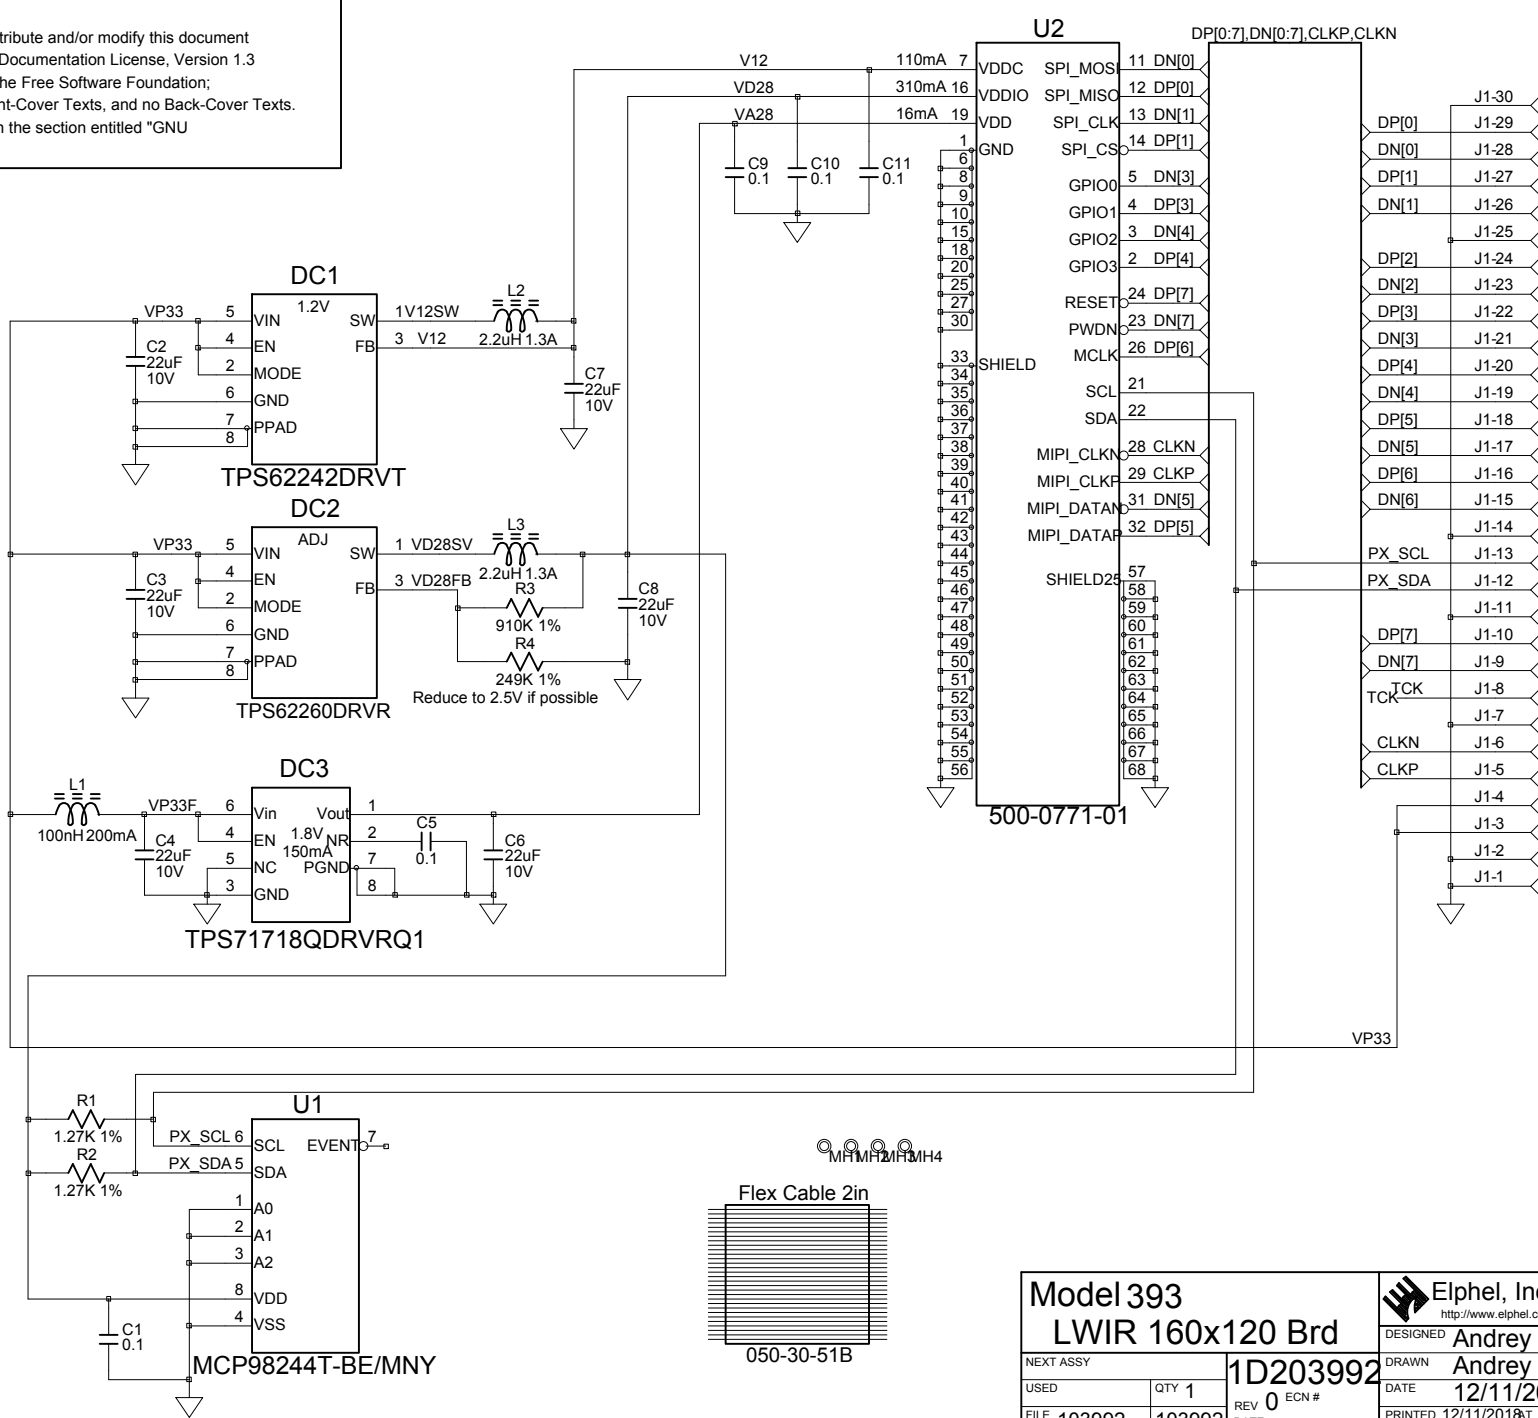

<b>Model 393</b>		 <b>Elphel, Inc</b> 1 OF 1 <a href="http://www.elphel.com">http://www.elphel.com</a>
<b>LWIR 160x120 Brd</b>		
NEXT ASSY		DESIGNED <b>Andrey Filippov</b>
USED	QTY 1	DRAWN <b>Andrey Filippov</b>
FILE 103992	103992	DATE 12/11/2018
REV 0 ECN #		PRINTED 12/11/2018 6:31:40 PM

MCP98244T-BE/MNY