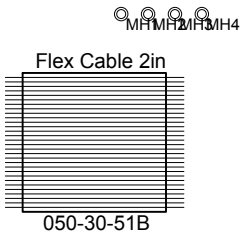

<b>Model 393</b>		 <b>Elphel, Inc</b> 1 OF 1 <a href="http://www.elphel.com">http://www.elphel.com</a>
<b>LWIR 160x120 Brd</b>		
NEXT ASSY		DESIGNED <b>Andrey Filippov</b>
USED	QTY 1	DRAWN <b>Andrey Filippov</b>
FILE 103992	103992	DATE 12/11/2018
REV 0 ECN #		PRINTED 12/11/2018 6:31:40 PM