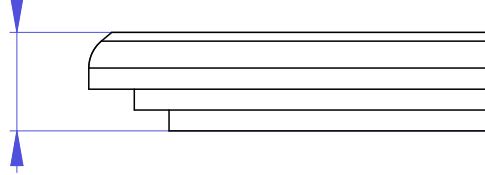

28.35

Part #	0353-12-403	Description	Shade fins, circular	
Material	Aluminum 6061	Serial No.		
Finish		Assembly No.		
Weight(g)	169.8	Date		
Surface		Notes	Anodized after welding	
Copyright (c) 2011 Elphel, Inc. Permission is granted to copy, distribute and/or modify this document under the terms of the GNU Free Documentation License, Version 1.3 or any later version published by the Free Software Foundation; with no Invariant Sections, no Front-Cover Texts, and no Back-Cover Texts. A copy of the license is included in the section entitled "GNU Free Documentation License".				