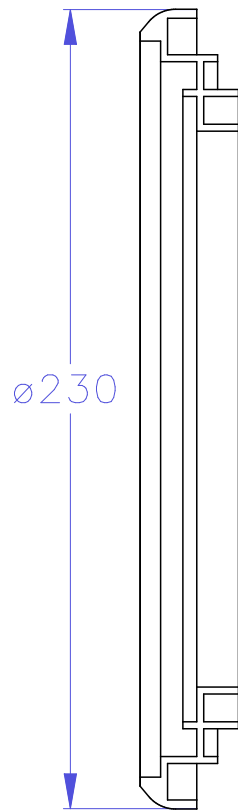

28.35

Part #	0353-12-403	Description	Shade fins, circular	
Material	Aluminum 6061	Serial No.		
Finish		Assembly No.		
Weight(g)	169.8	Date		
Surface		Notes	Anodized after welding	
Copyright (c) 2011 Elphel, Inc. Permission is granted to copy, distribute and/or modify this document under the terms of the GNU Free Documentation License, Version 1.3 or any later version published by the Free Software Foundation; with no Invariant Sections, no Front-Cover Texts, and no Back-Cover Texts. A copy of the license is included in the section entitled "GNU Free Documentation License".				