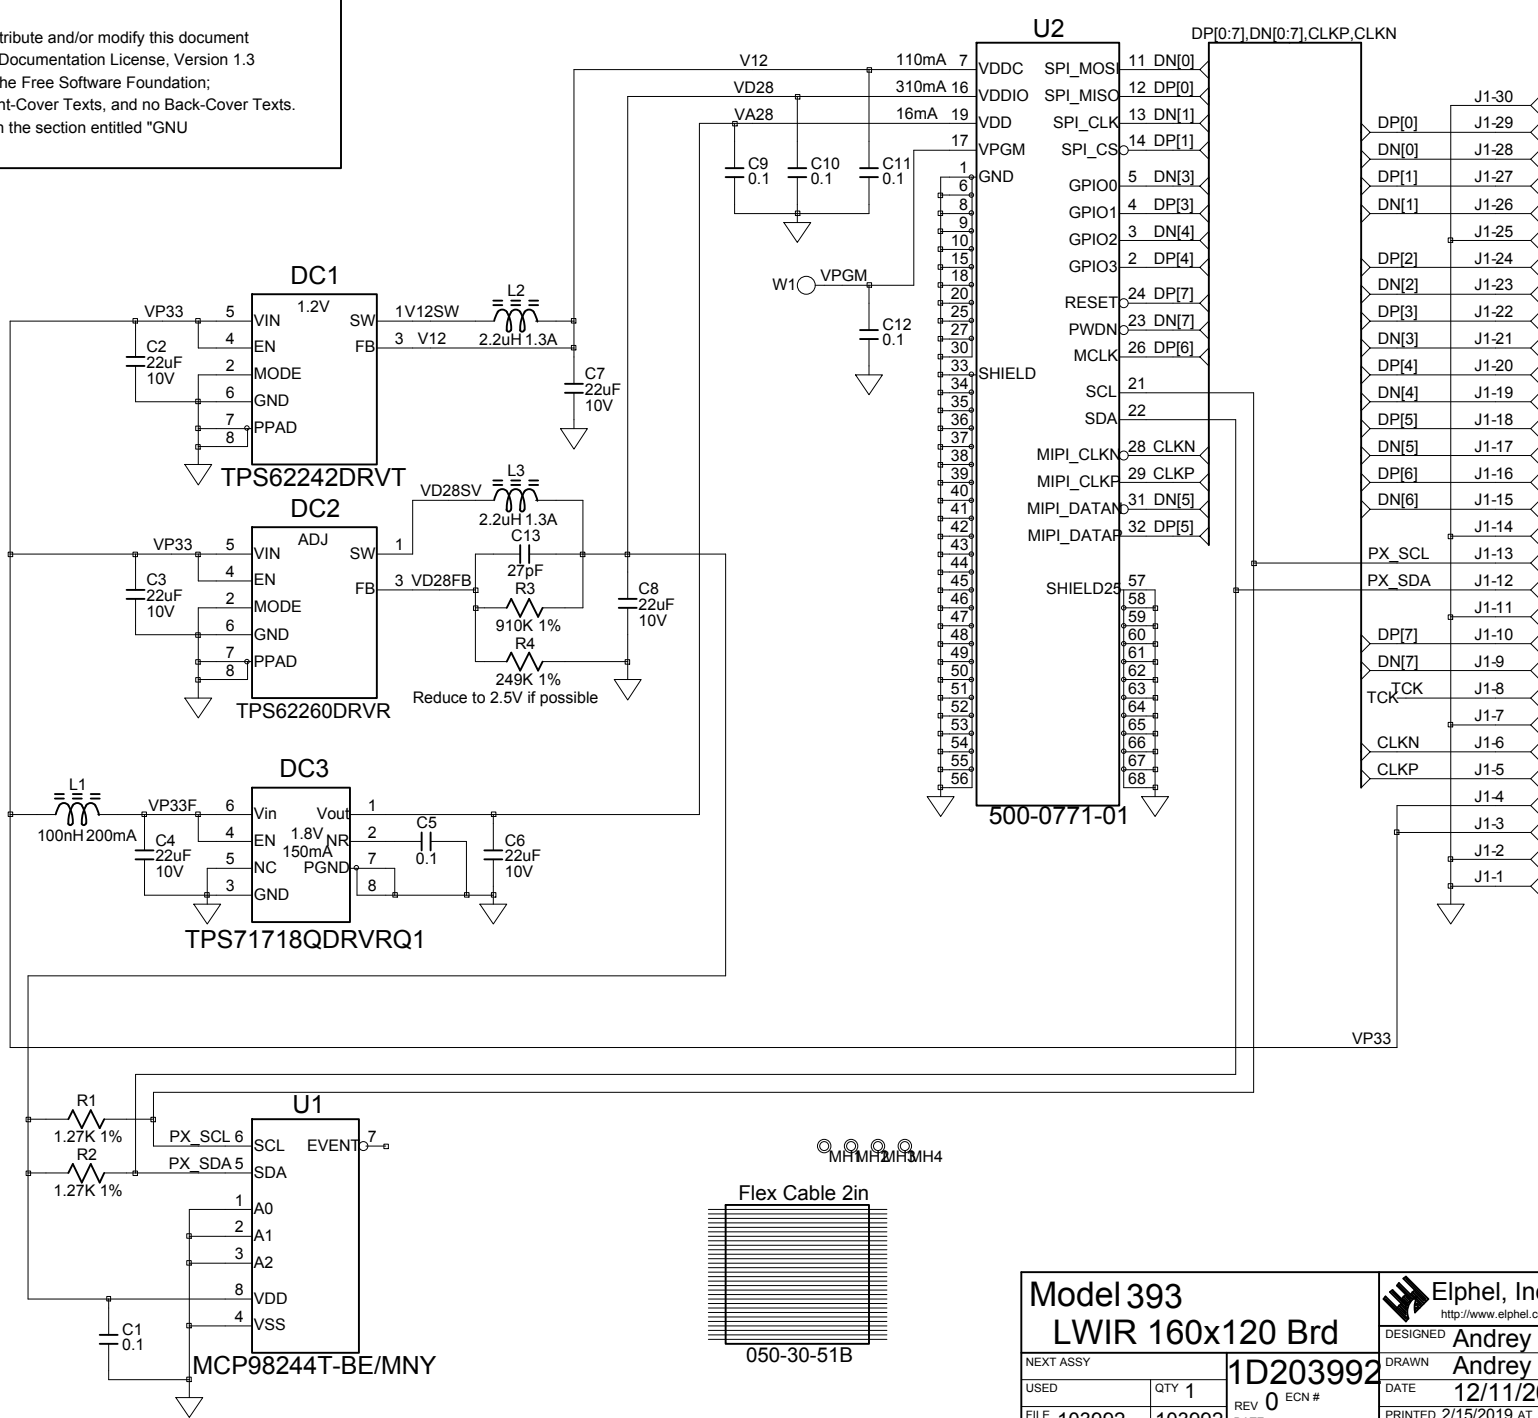

Model 393		 Elphel, Inc 1 OF 1 http://www.elphel.com
LWIR 160x120 Brd		
NEXT ASSY	1D203992	DESIGNED Andrey Filippov
USED	QTY 1	DRAWN Andrey Filippov
FILE 103992	103992	DATE 12/11/2018
	REV 0 ECN #	PRINTED 2/15/2019 AT 3:06:06 PM